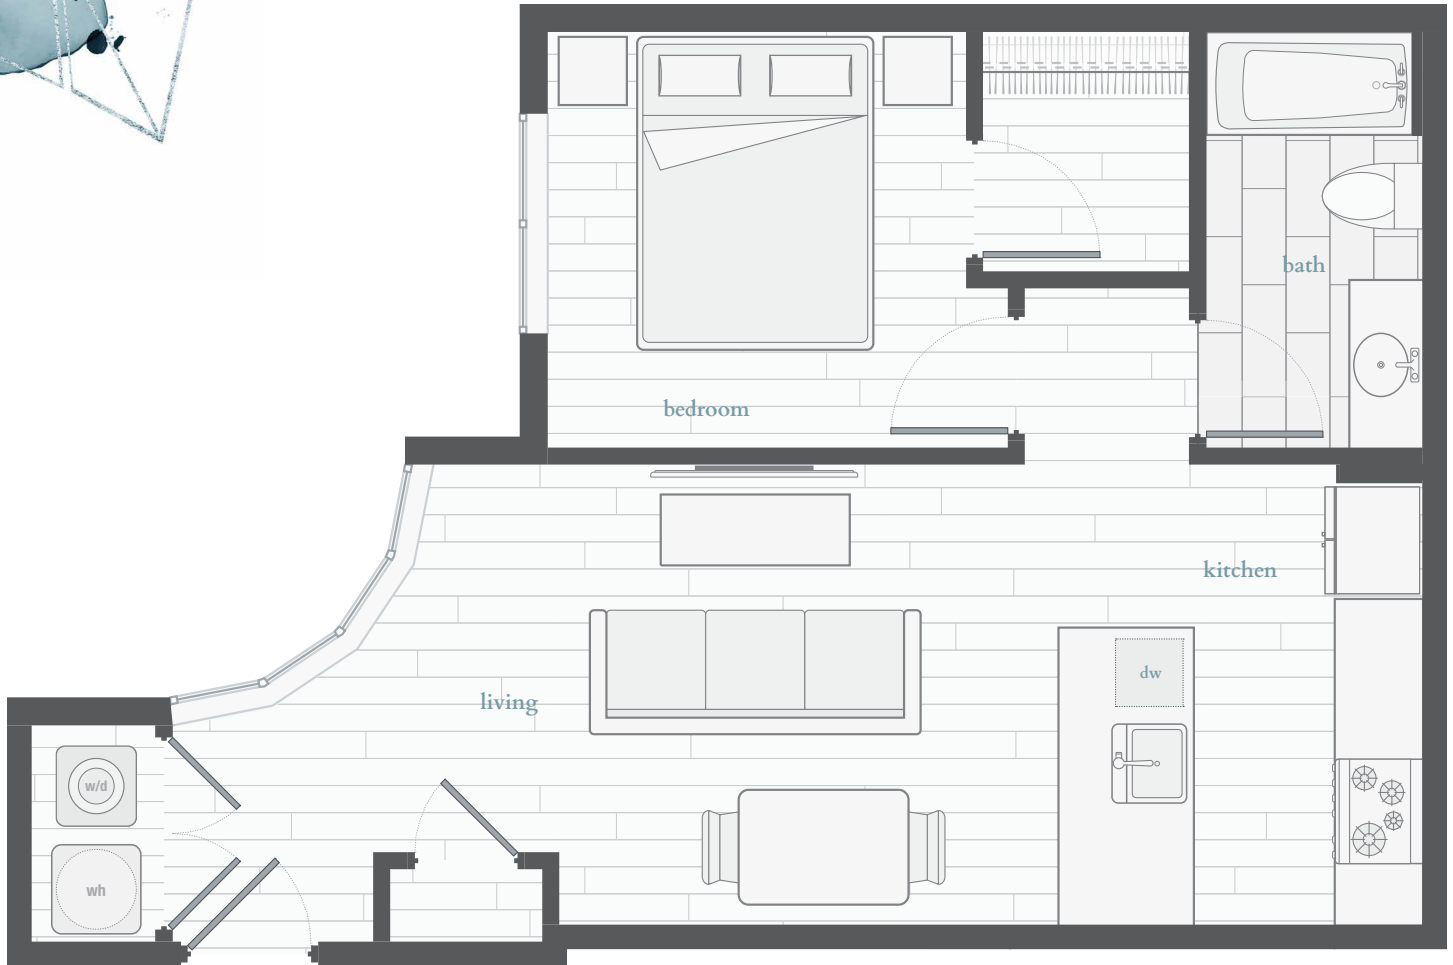

# azura

unit \*03 | 1 bedroom, 1 bathroom | 555 SF

typical floor

917 Kennedy St NW, Washington, DC | [www.azuradc.com](http://www.azuradc.com)

Floor plans are artist's renderings and accuracy cannot be guaranteed. All room dimensions and area calculations are approximations. Plans and specifications are subject to change without notice or obligation. This document is for illustrative purposes only and is not part of a legal contract. See our Sales Manager for specific details. ©2021 All Rights Reserved.