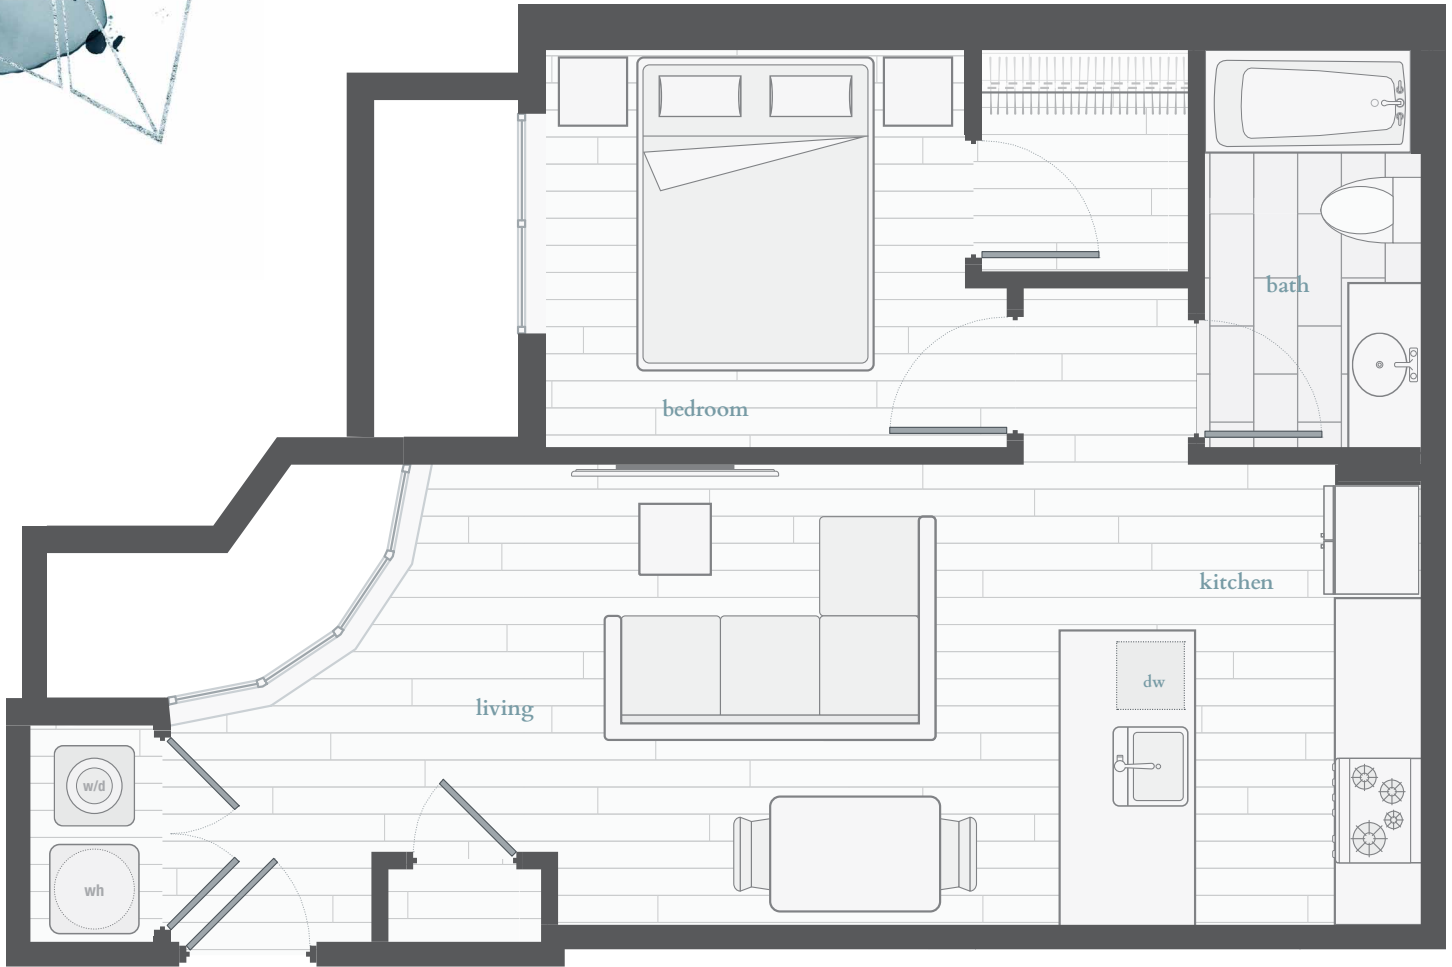

azura

unit b02 | 1 bedroom, 1 bathroom | 555 SF

cellar level

917 kennedy St nw, washington, dc | www.azuradc.com

Floor plans are artist's renderings and accuracy cannot be guaranteed. All room dimensions and area calculations are approximations. Plans and specifications are subject to change without notice or obligation. This document is for illustrative purposes only and is not part of a legal contract. See our Sales Manager for specific details. ©2021 All Rights Reserved.