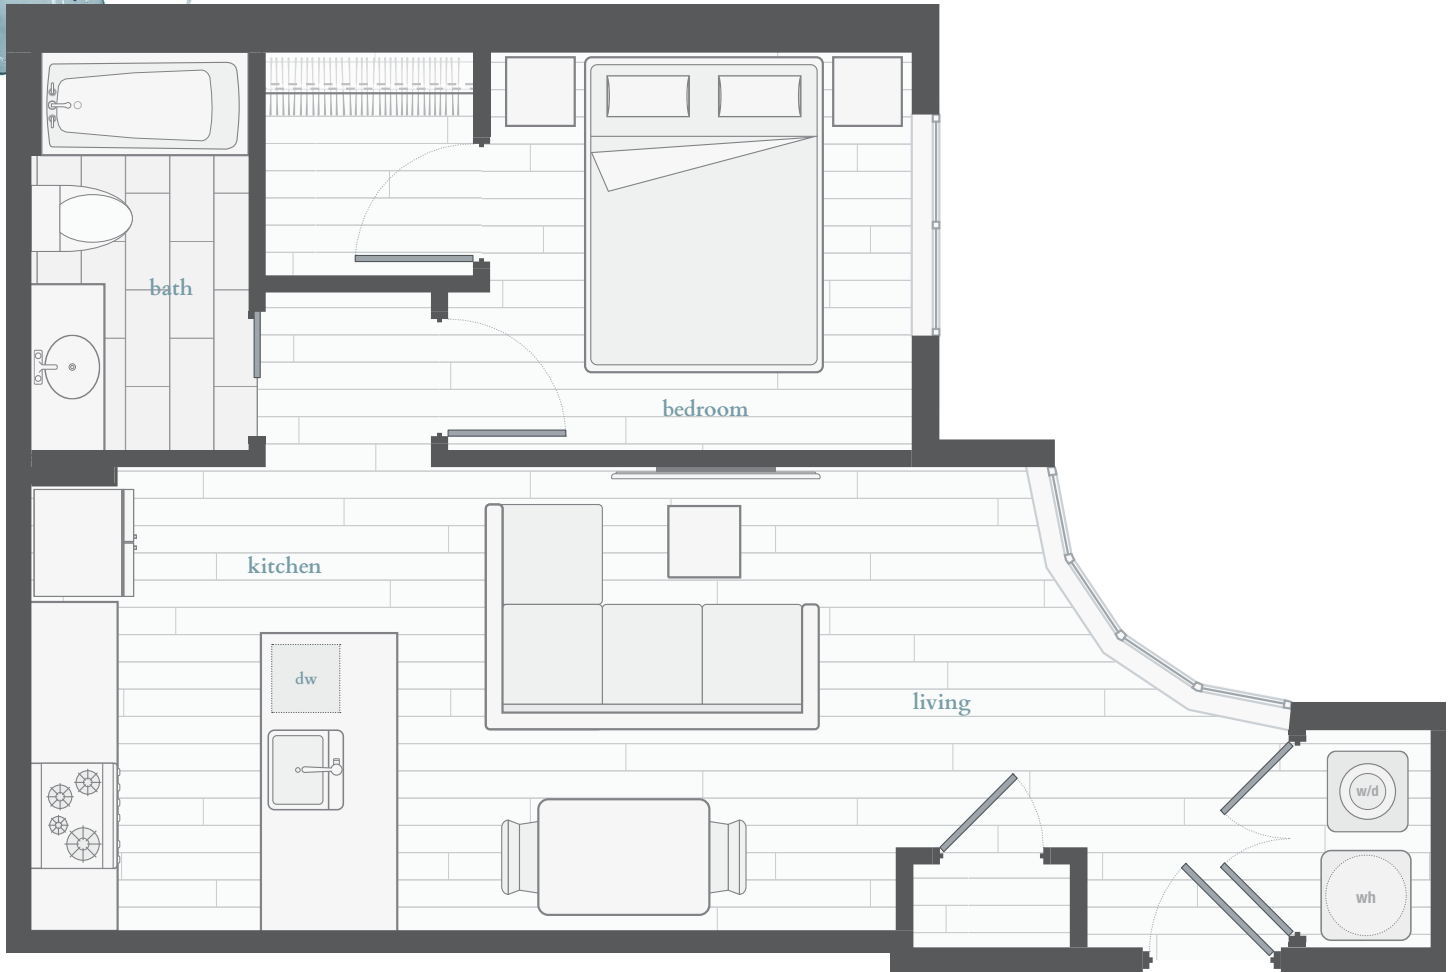

# azura

unit 102 | 1 bedroom, 1 bathroom | 555 SF

first floor

917 Kennedy St NW, Washington, DC | [www.azuradc.com](http://www.azuradc.com)

Floor plans are artist's renderings and accuracy cannot be guaranteed. All room dimensions and area calculations are approximations. Plans and specifications are subject to change without notice or obligation. This document is for illustrative purposes only and is not part of a legal contract. See our Sales Manager for specific details. ©2021 All Rights Reserved.